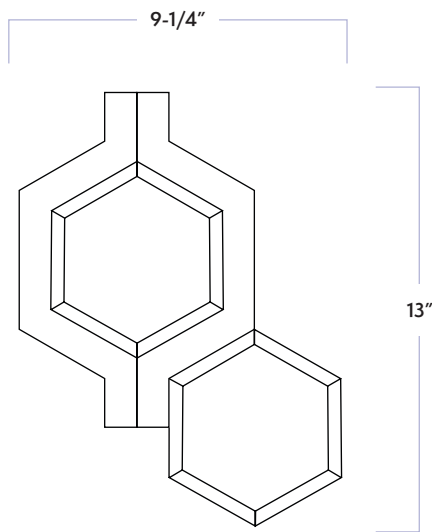

Sterling Row™ Buckle

DATE REVISED: SEPTEMBER 2023

WALKER ZANGER™

MATERIAL	Porcelain & Natural Stone
FINISH	Natural
THICKNESS	3/8"
SHEET SIZE	9-1/4" x 13"
COVERAGE SQFT/PIECE	0.8398 SqFt
MOUNTING	Mesh

AVAILABLE COLORS